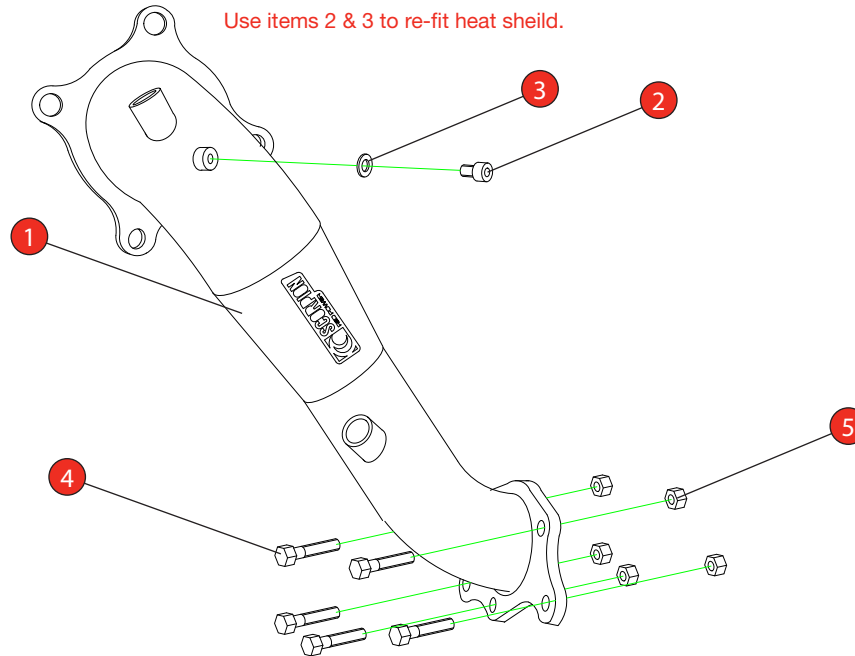

Car	Honda Civic Type R FK8	Part No.	SHDC015
Year	2017-Current	Fit Kits	289FK
Notes	Where not supplied use original fittings	Features	Pipe Diameter:- 90mm

Estimated Fitting Time: 3 Hours 30 Minutes

NO.	PART NO.	DESCRIPTION	QTY
1	251HA	De-cat Downpipe	1
Fit Kit			
2	Z017.10070	M8 x 12mm Cap Head Bolt	1
3	Z017.10831	M8 x 17mm Washer	1
4	Z017.10094	M10 x 30mm Hex Head Bolt	5
5	Z017.10831	M10 Nut	5

CLASSIFICATION	Motorsport Use Only
HOMOLOGATED	No
DATE	16/02/18
ISSUE	01
AUTHORISED	M.Ydlibi

NOTE: ENSURE SCORPION SYSTEM IS CLEAR OF MOVING PARTS AND ALL ORIGINAL FUNCTIONS WORK CORRECTLY.

STAY CONNECTED TO RED POWER.